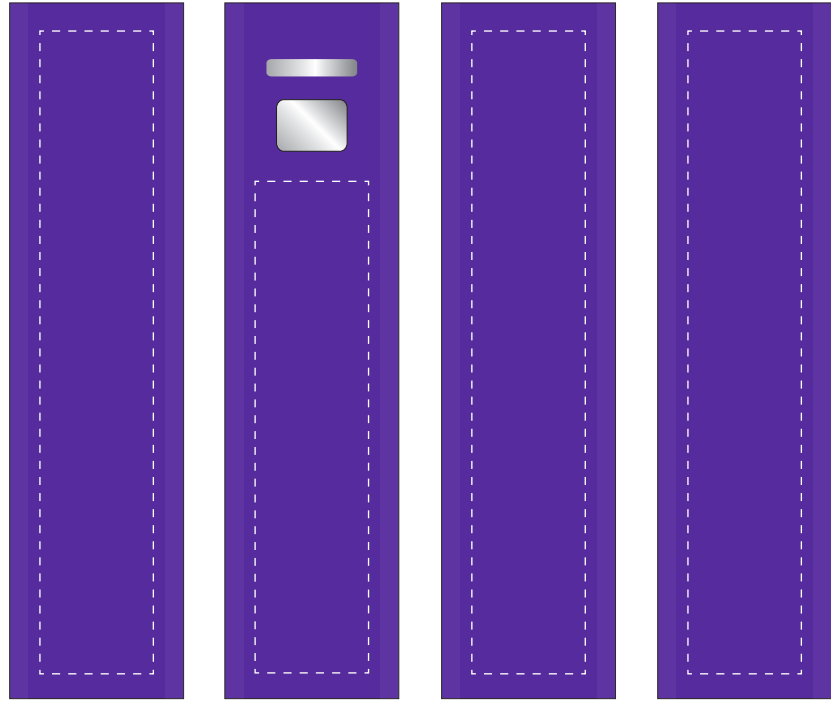

Your Ref:	Quantity:	Product Code: ZC2130
Our Ref:	Version: 1	Product Colour: PURPLE

PRINTING CONCERNS:

PRODUCT INFO:

We stock this item in the following colours

PANTONE REFERENCE(S)

● Engrave

ARTWORK SCALE 100%

Product Image for visualisation
- colours may vary

LEFT SIDE

FRONT

RIGHT SIDE

BACK

ARTWORK SCALE 100%
Max print area: 65mm x 15mm

ARTWORK SCALE 100%
Max print area: 85mm x 15mm

The dashed line is to demonstrate print area and will not appear on your printed item